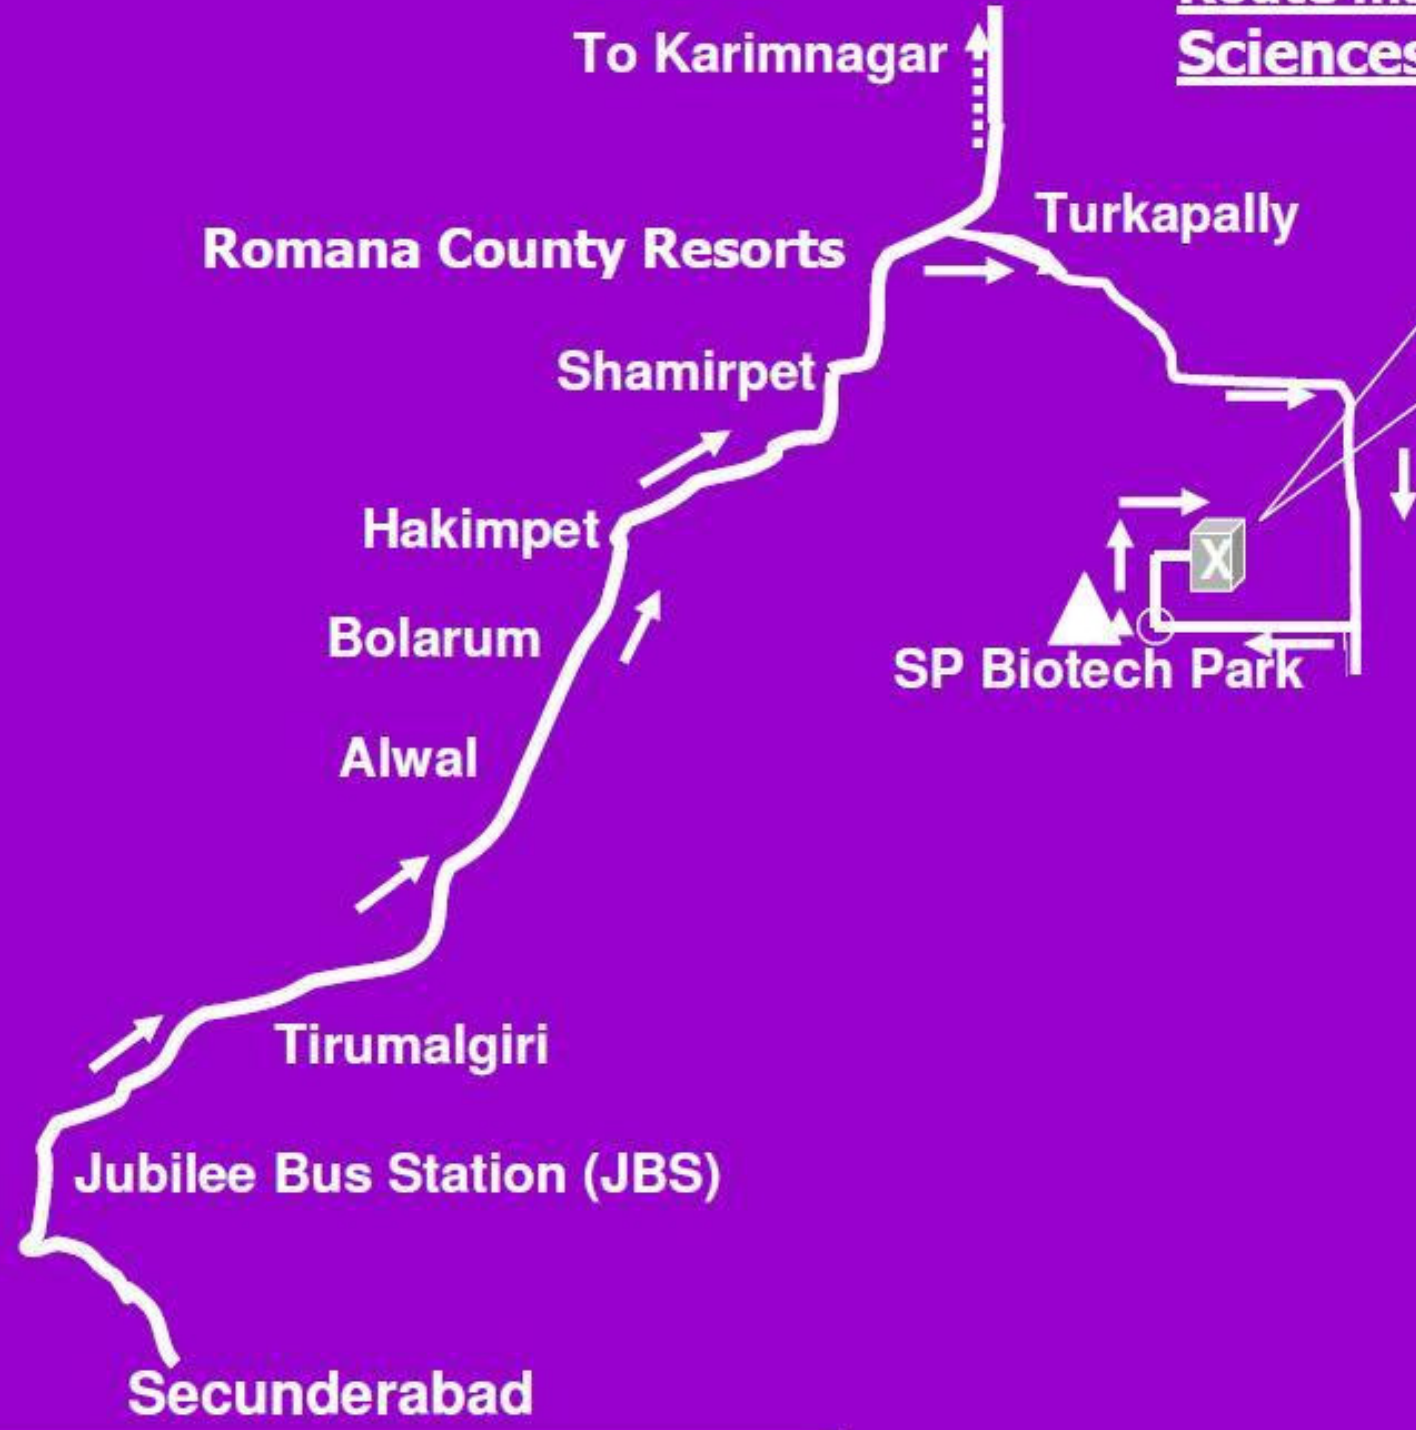

Route map of Vimta Life Sciences Facility

*Vimta  
Life Sciences  
Facility*

From Secunderabad – Approx 35 Km