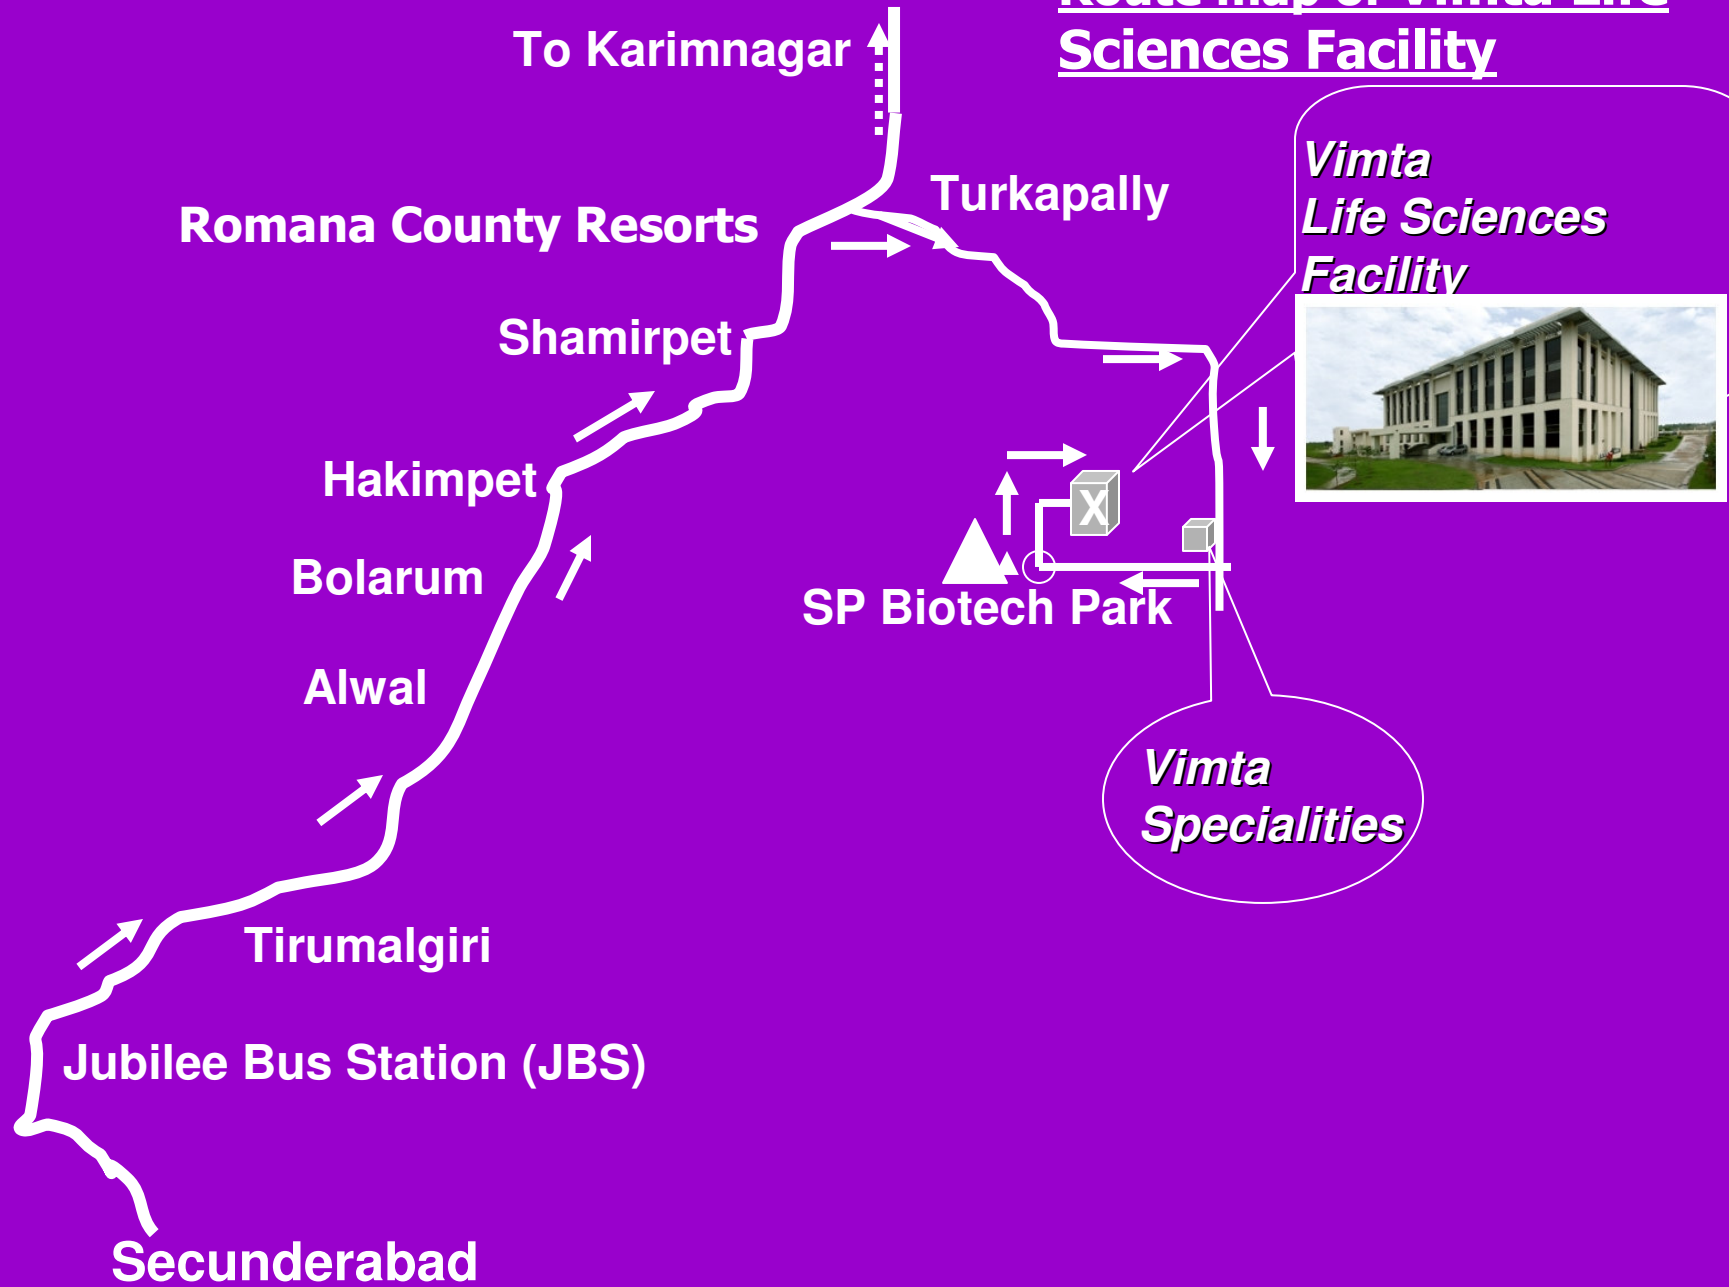

Route map of Vimta Life Sciences Facility

From Secunderabad – Approx 35 Km